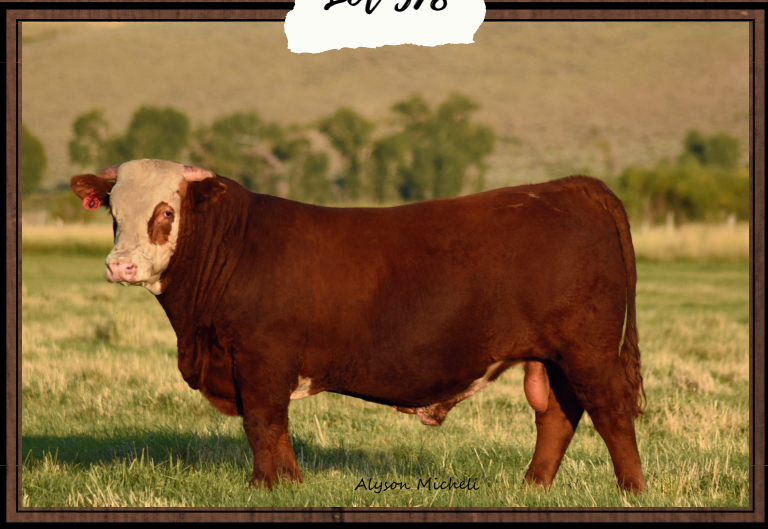

OFFERING 40 HEREFORD, 40 ANGUS, AND 4 BALDY
2 YEAR-OLD BULLS

Lot 378