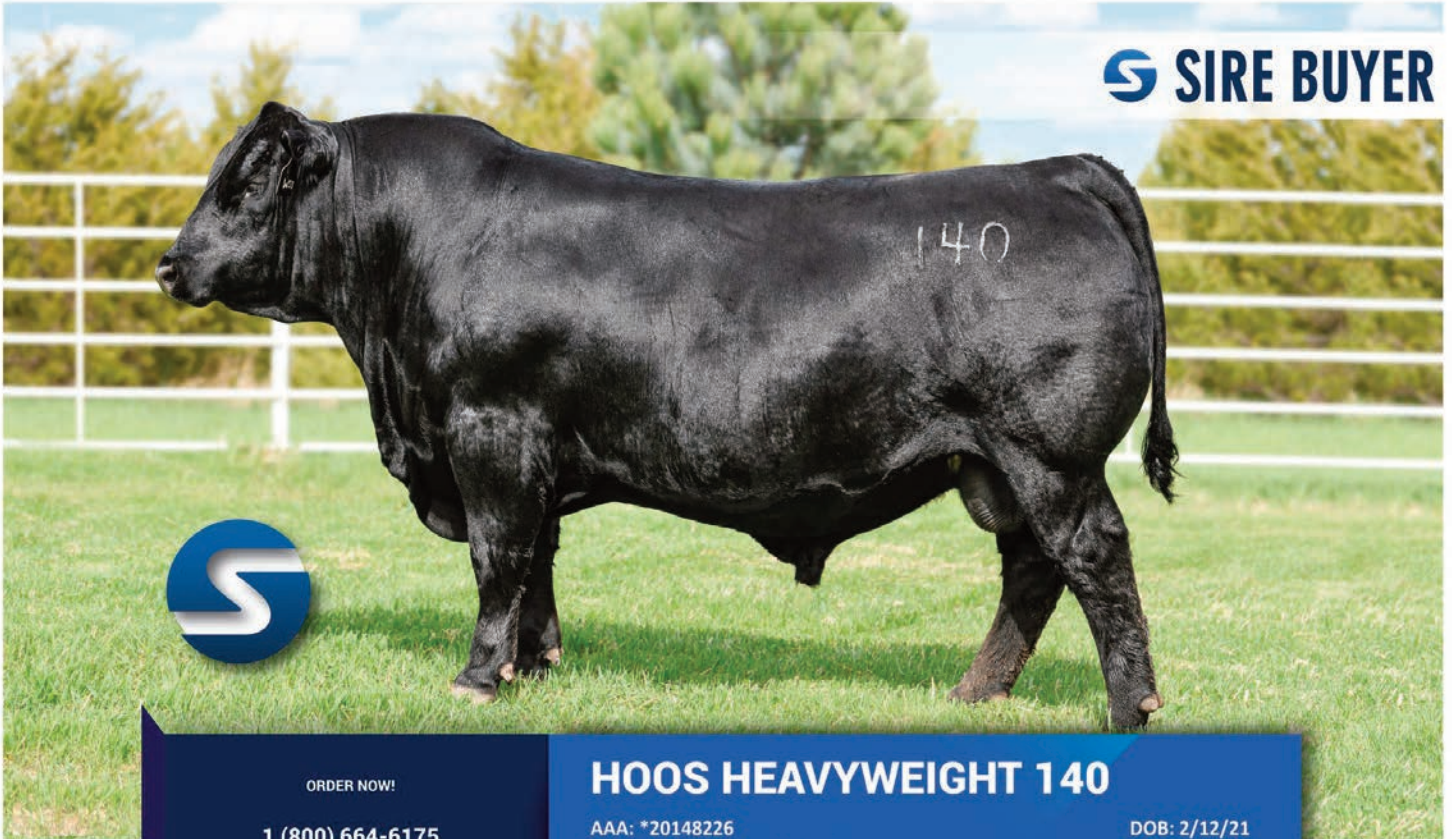

ORDER NOW!

1 (800) 664-6175
info@sirebuyer.com

HOOS HEAVYWEIGHT 140

AAA: *20148226
Sired by: Hoos Resource 502
Dam: Hoos Blackbird 854

DOB: 2/12/21
BW: +5.2
WW: +99

"HOOS HEAVYWEIGHT 140" - Another legend sire 'in the making'. An extraordinary 'POWER BULL' with breed changing properties and credentials to write a new chapter in Angus history books. 'Heavyweight' is everything his name implies - POUNDS TO TOWN! He is appreciated for his excellent carcass scores, power, performance, presence and herd-improving EPD profile - He ranks in the Top 1% of the entire Angus breed in Weaning & Yearling Weight EPDs. Top 5% on RADG, Top 30% on Scrotal; Top 3% Ribeye, Top 40% and higher on Foot Scores, Top 15% on PAP and Top 4% on Heifer Pregnancy. Not often, do all traits combine with such excellence with an elite level phenotype, capacity, rib shape, fleshing ability, huge scrotal and docile temperament. A true sire for the masses. Add 'Heavyweight' to your breeding programs today!

HEAVYWEIGHT

CED	BW	WW	YW	RADG	DMI
-4	+5.2	+99	+179	+32	+2.77
.05	.05	.05	.05	.05	.05
95%	95%	1%	1%	5%	95%

YH	SC	DOC	CLAW	ANG	HP
+9	+1.20	+24	+43	+47	+17.4
.05	.05	.45	.23	.23	.05
15%	30%	20%	20%	40%	4%

CEM	MILK	MW	MH	RE	MARB
+3	+21	+132	+8	+1.10	+27
.05	.05	.05	.05	.05	.05
95%	80%	2%	15%	3%	85%

$M	$W	$F	$G	$B
+72	+80	+116	+42	+158
25%	15%	5%	60%	20%

PRODUCTION - EPDS

HOOS HEAVYWEIGHT 140

PURCHASE UNITS

$25.00 PER UNIT

$30.00 PER CERT

- S A V Resource 1441
- Hoos Resource 502
- Ideal 507 of 7451 806
- JGM Core Values 5G11
- Hoos Blackbird 854
- Hoos Blackbird 506

P
O
W
E
R

B
U
L
L

1. EPDs as of 5/15/22
2. Top 1% on Weaning Weight
   - Top 1% on Yearling Weight
   - Top 5% on RADG
   - Top 3% on Ribeye
   - +21 on Milk Power