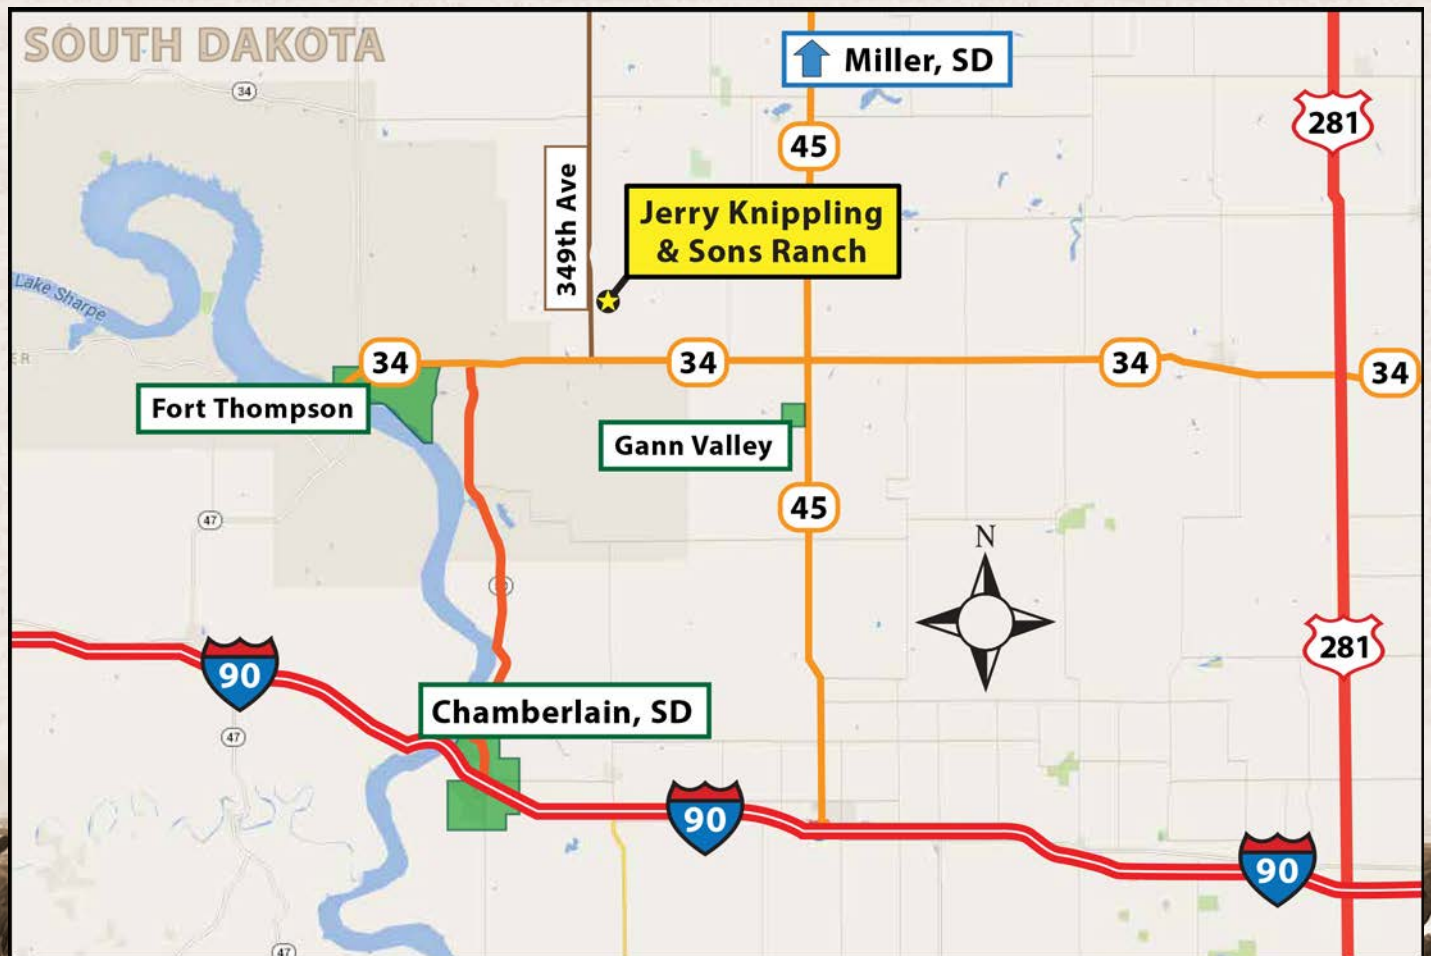

Knippling Hereford
34957 225th Street
Gann Valley, SD 57341

First-Class Mail
US Postage
PAID
LivestockDirect

Address Service Requested

www.KnipplingHereford.com