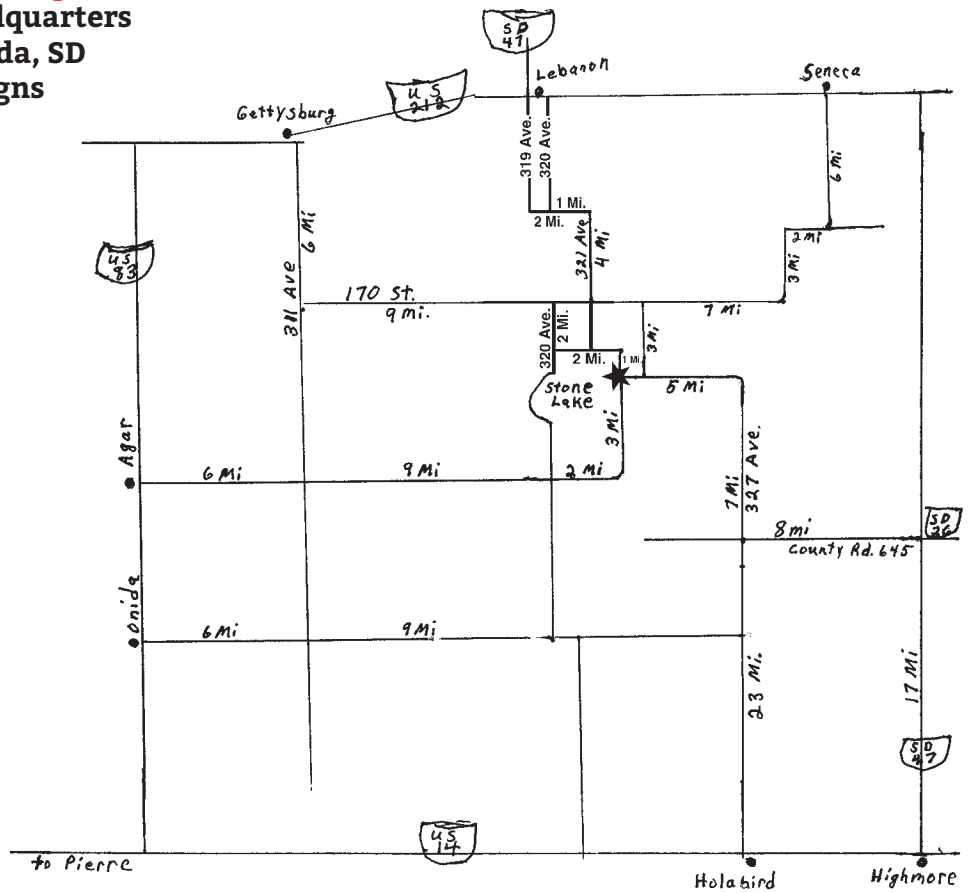

We Thank You for Attending Our Sale
Directions to K&B Headquarters
17309 322 Ave., Onida, SD
Watch for our Signs

From Gettysburg: 6 miles south on 311 Ave., 9 miles east on 170th St., 2 miles south on 320 Ave., 2 miles east and 1 mile south.

From Lebanon: 212-47 Junction, 5 miles south on 319 Ave., 2 miles east, 6 miles south on 321 Ave., 1 mile east and 1 mile south.

From Seneca: 6 miles south, 2 miles west, 3 miles south, 7 miles west, 3 miles south and 1 mile west. Watch for signs.

From Agar: 17 miles east to dead end curve and 3 miles north.

From Holabird: 23 miles north to dead end curve and 5 miles west.

From Highmore: 17 miles north on Highway 47 to Junction 26, then 8 miles west on County Rd. 645 to 327th Ave., 7 miles north to dead end curve and 5 miles west.